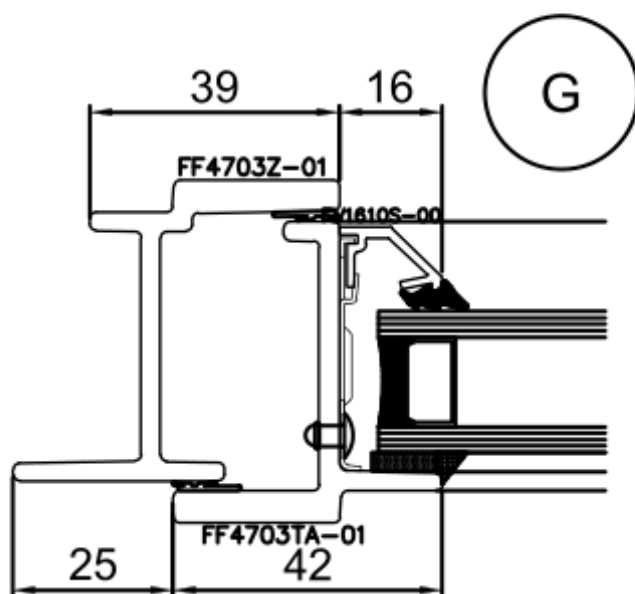

# W40

Scale 1:20 @ A4

Pressed Metal Cill

Details - Scale 1:2.5 @ A4