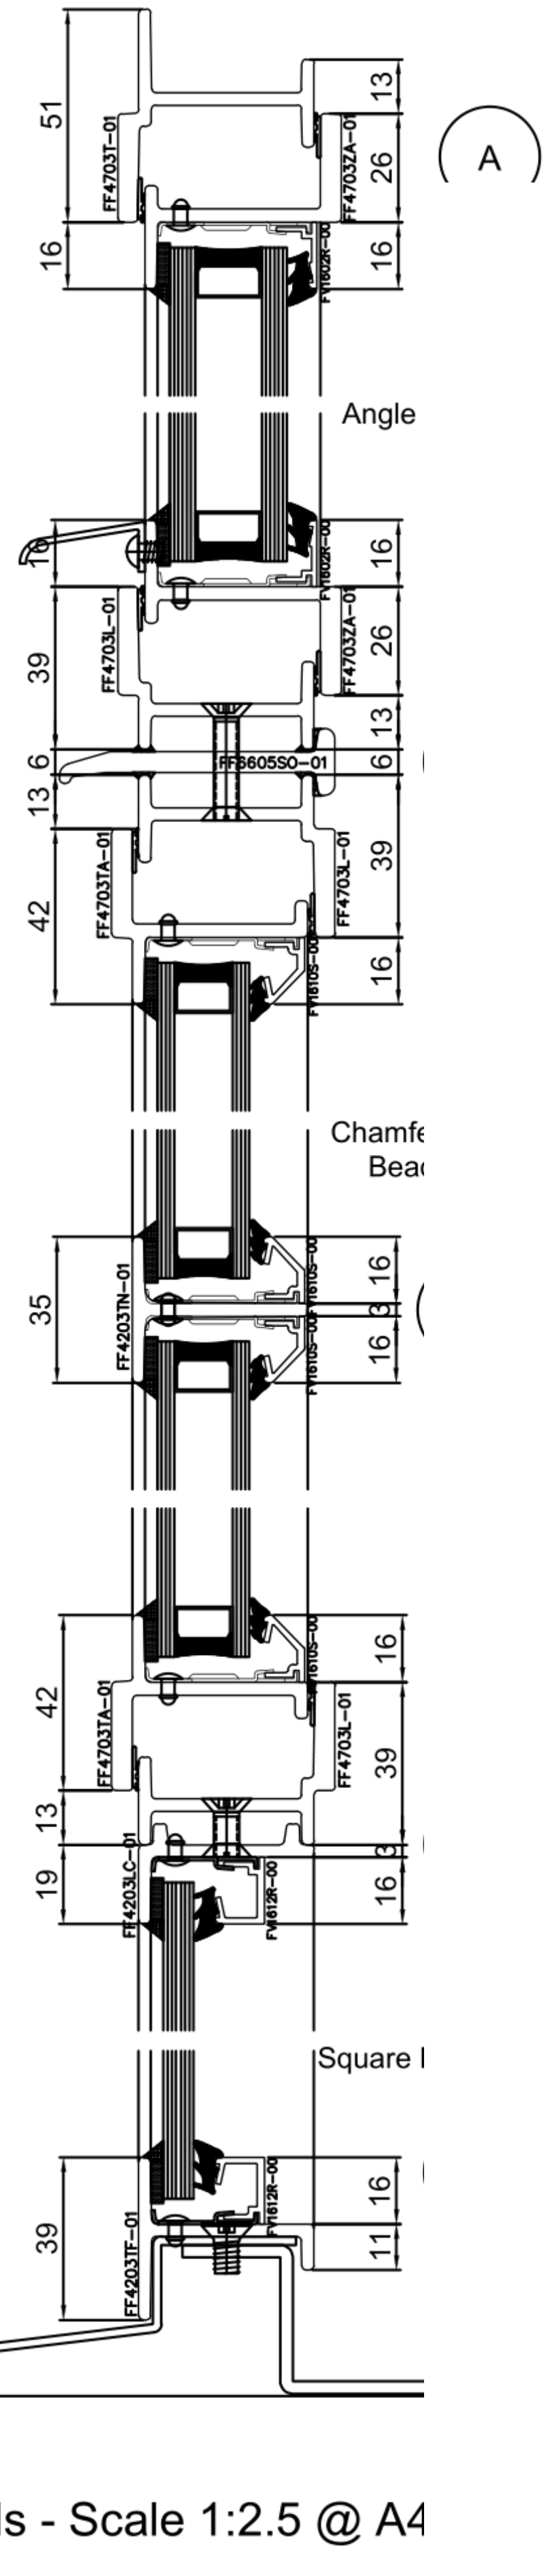

# W40

Scale 1:20 @ A4

Pressed Metal Cill

Details - Scale 1:2.5 @ A4