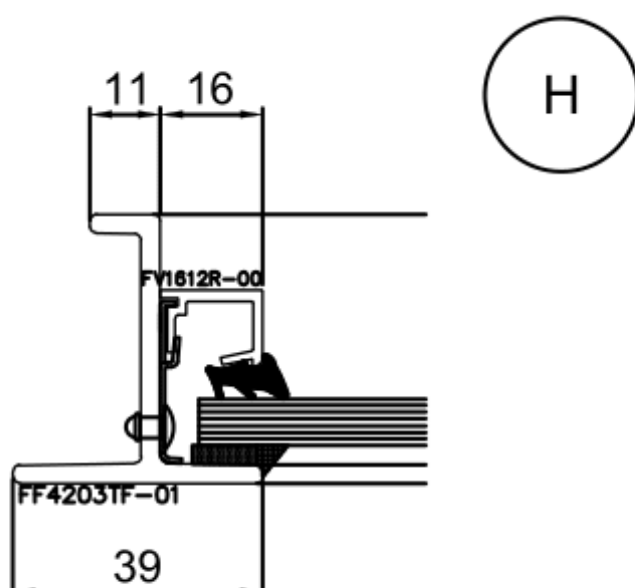

# W40

Scale 1:20 @ A4

Pressed Metal Cill

Details - Scale 1:2.5 @ A4