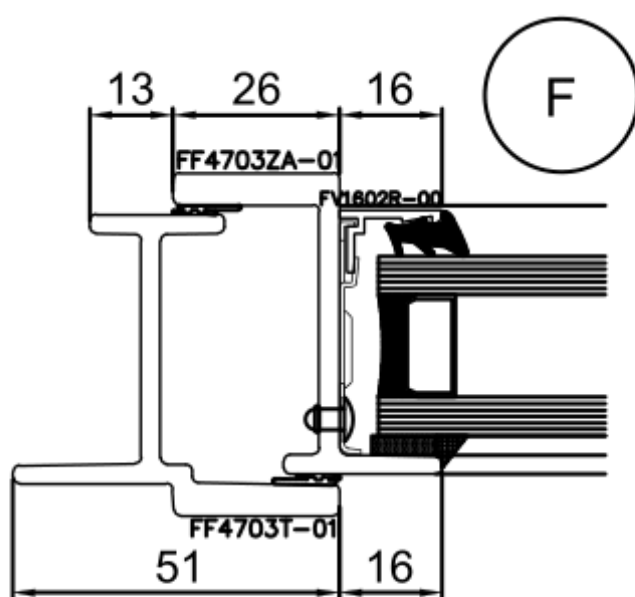

# W40

Scale 1:20 @ A4

Pressed Metal Cill

Details - Scale 1:2.5 @ A4