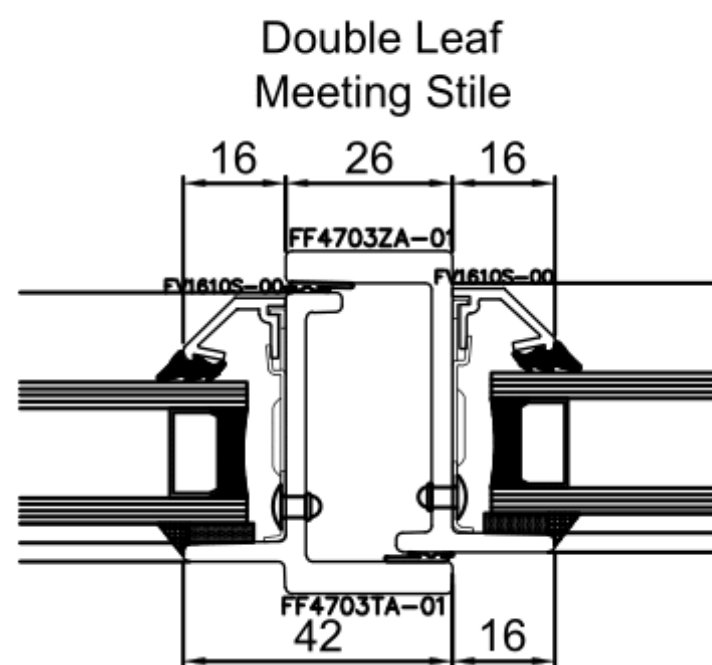

# W40

Scale 1:20 @ A4

Pressed Metal Cill

Details - Scale 1:2.5 @ A4