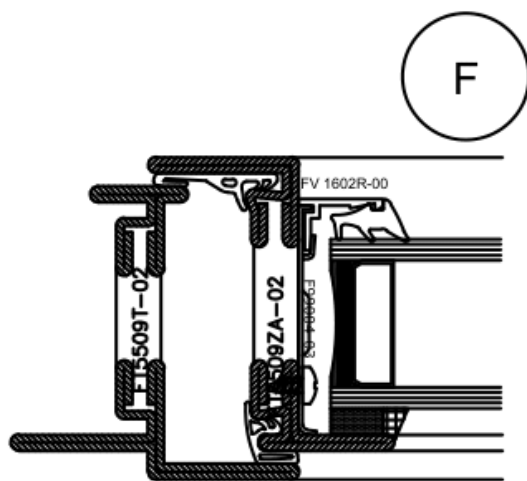

W50TB

Scale 1:20 @ A4

Double Leaf Meeting Stile