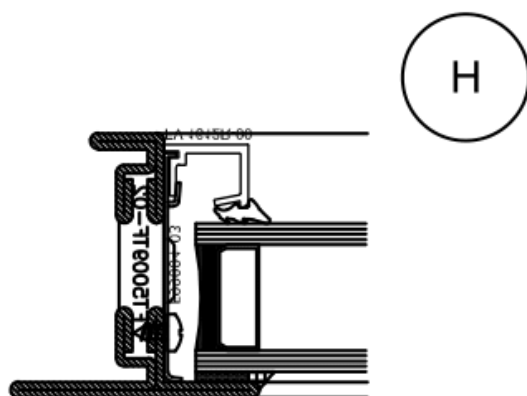

W50TB

Scale 1:20 @ A4

Double Leaf Meeting Stile