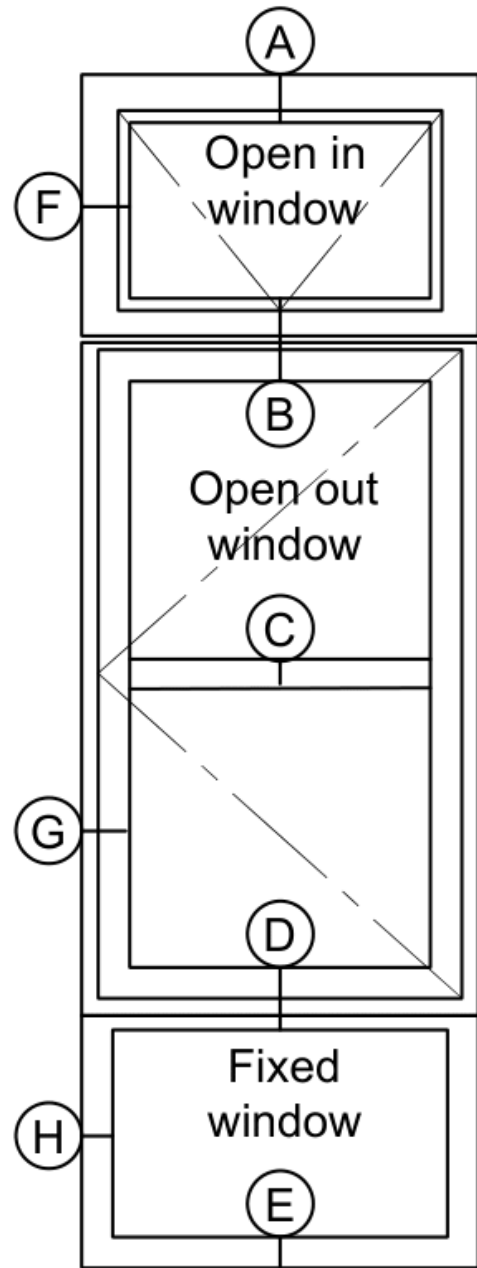

W50TB

Scale 1:20 @ A4

Double Leaf Meeting Stile