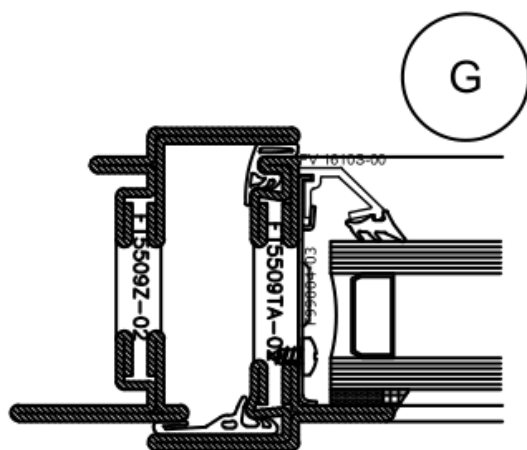

W50TB

Scale 1:20 @ A4

Double Leaf Meeting Stile