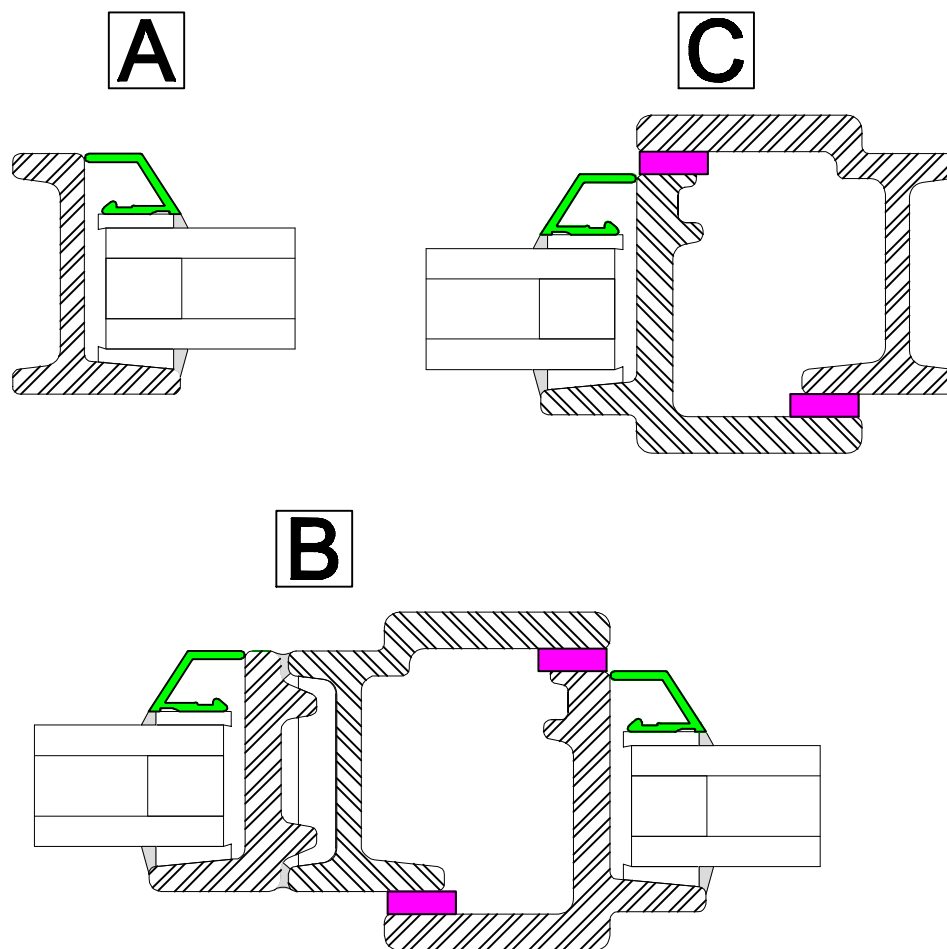

# DOMESTIC STANDARD REFERENCE WINDOW

1230mm x 1480mm – fixed pane/opening vent.

16mm double glazed unit:–  
 4mm Planilux–8mm 90%  
 Krypton–4mm Planitherm One  
 or Planitherm 4S  
 8mm Edgetech Super Spacer  
 Standard with Butyl secondary  
 sealant

-  Mild Steel
-  Aluminium
-  KISO 141. PE Foam Seal  
3mm x 9mm
-  PE. Foam Glazing Seal
-  Silicone Top Cap

Scale 1:1