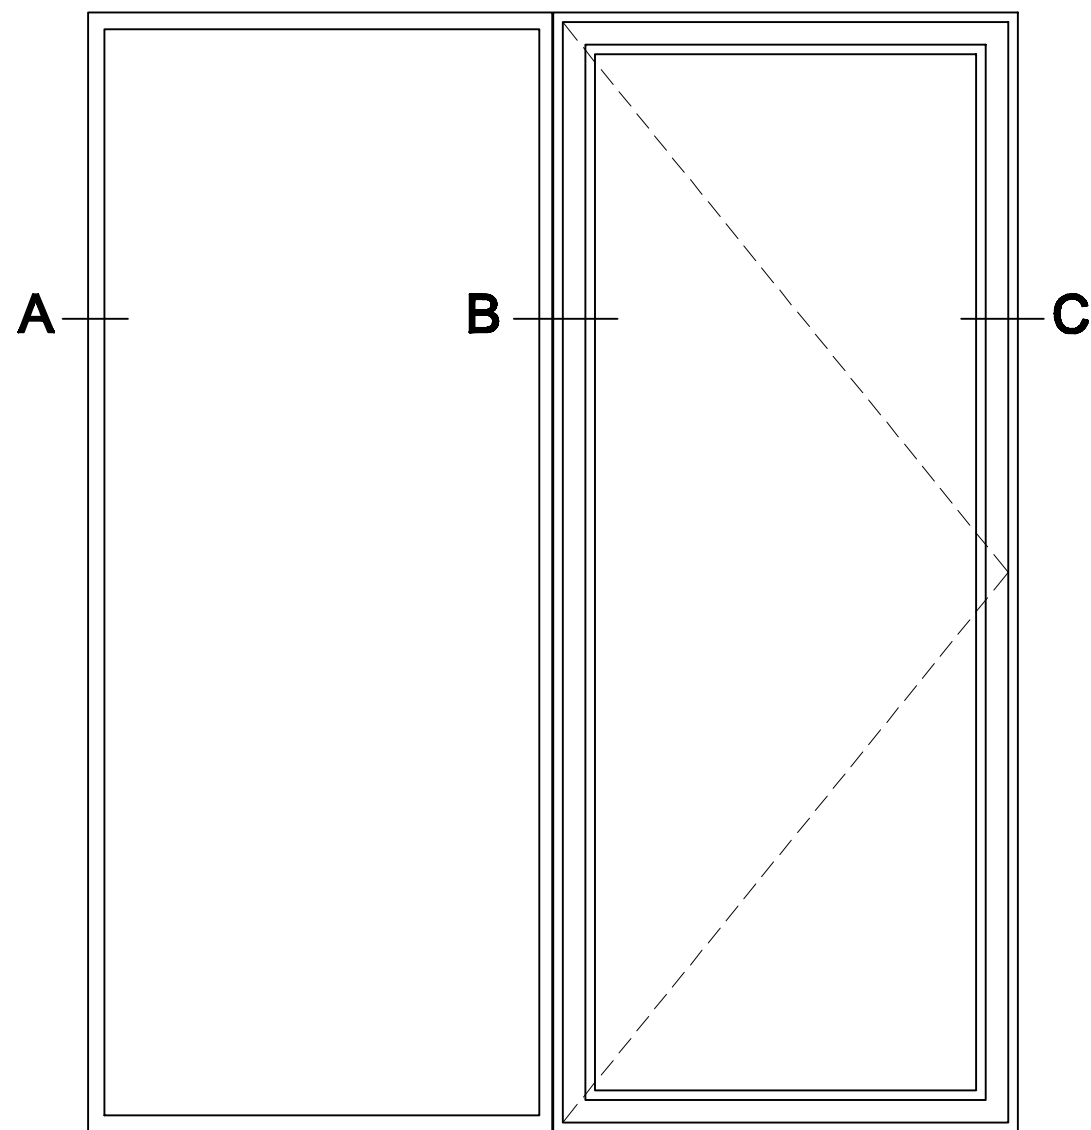

# DOMESTIC STANDARD REFERENCE WINDOW

1230mm x 1480mm – fixed pane/opening vent.

16mm double glazed unit:–  
 4mm Planilux–8mm 90%  
 Krypton–4mm Planitherm One  
 or Planitherm 4S  
 8mm Edgetech Super Spacer  
 Standard with Butyl secondary  
 sealant

-  Mild Steel
-  Aluminium
-  KISO 141. PE Foam Seal  
3mm x 9mm
-  PE. Foam Glazing Seal
-  Silicone Top Cap

Scale 1:1