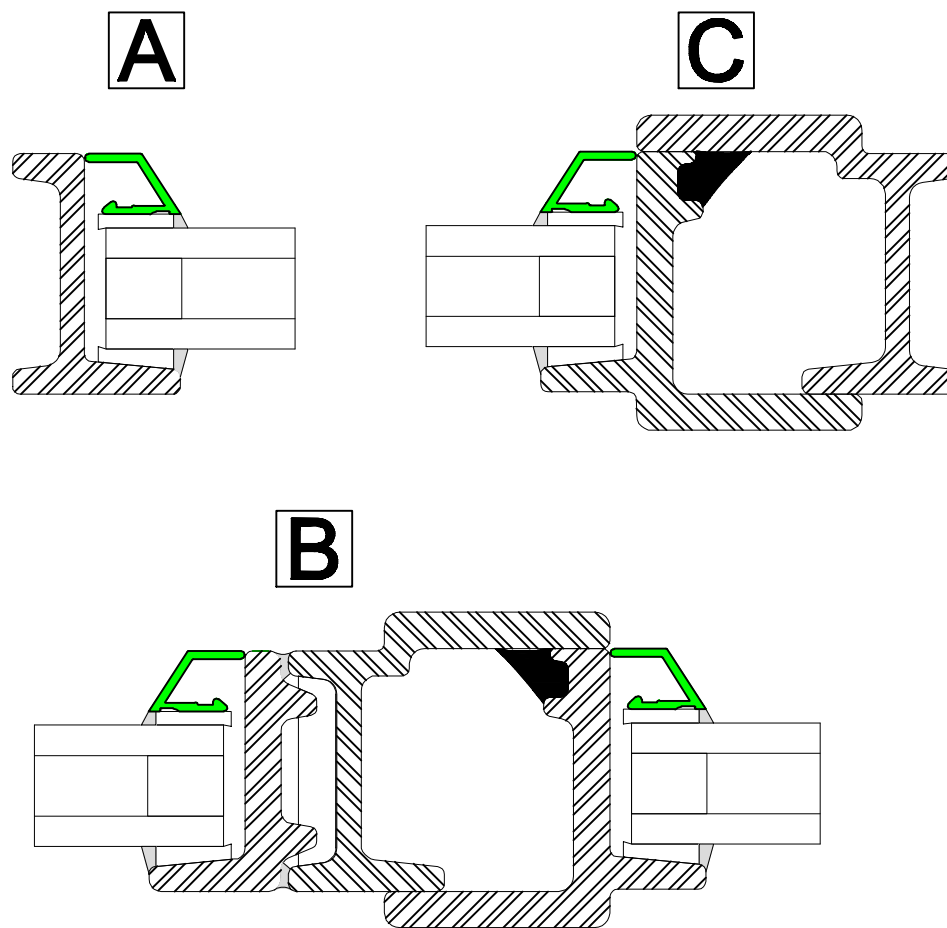

DOMESTIC STANDARD REFERENCE WINDOW

1230mm x 1480mm – fixed pane/opening vent.

16mm double glazed unit:–
 4mm Planilux–8mm 90%
 Krypton–4mm Planitherm One
 or Planitherm 4S
 8mm Edgetech Super Spacer
 Standard with Butyl secondary
 sealant

-  Mild Steel
-  Aluminium
-  PVC. Weatherseal
-  PE. Foam Glazing Seal
-  Silicone Top Cap

Scale 1:1