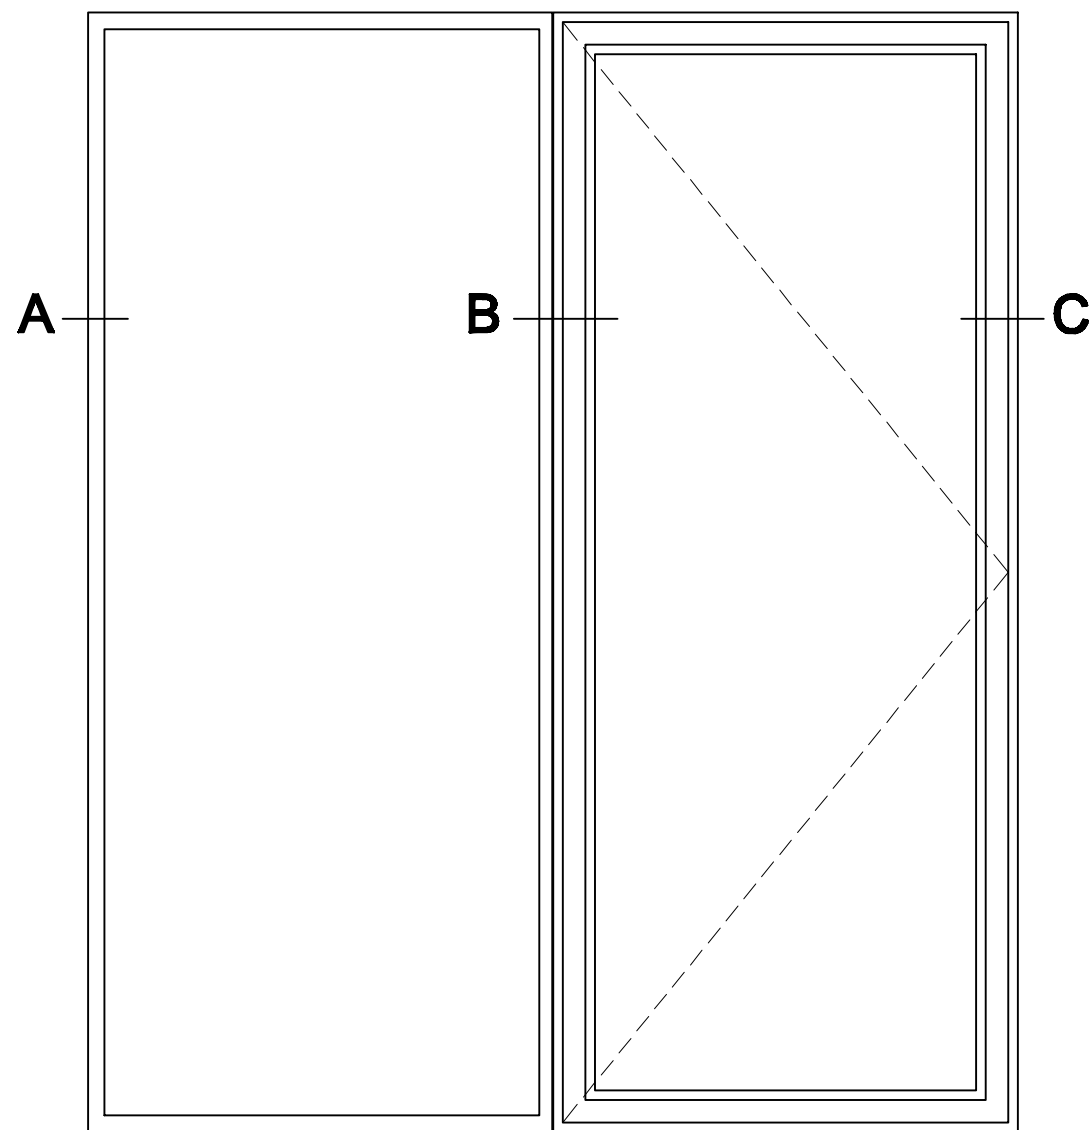

DOMESTIC STANDARD REFERENCE WINDOW

1230mm x 1480mm – fixed pane/opening vent.

16mm double glazed unit:–
 4mm Planilux–8mm 90%
 Krypton–4mm Planitherm One
 or Planitherm 4S
 8mm Edgetech Super Spacer
 Standard with Butyl secondary
 sealant

-  Mild Steel
-  Aluminium
-  PVC. Weatherseal
-  PE. Foam Glazing Seal
-  Silicone Top Cap

Scale 1:1