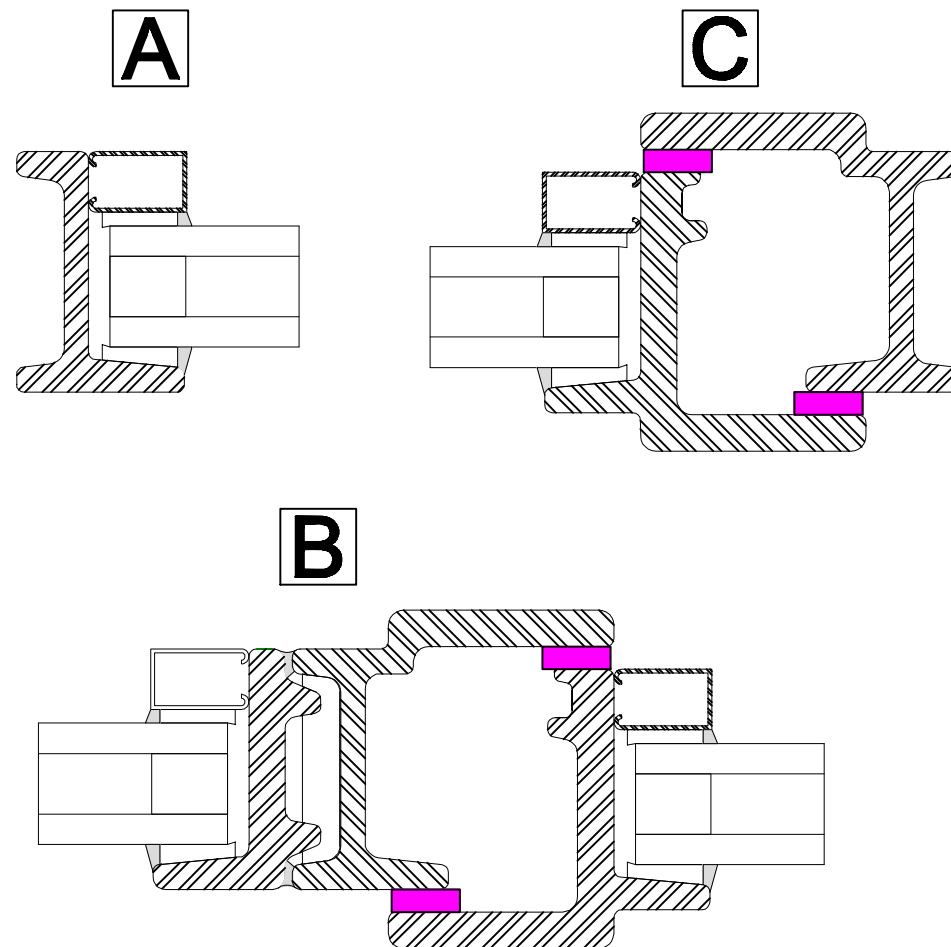

DOMESTIC STANDARD REFERENCE WINDOW

1230mm x 1480mm – fixed pane/opening vent.

16mm double glazed unit:–
 4mm Planilux–8mm 90%
 Krypton–4mm Planitherm One
 or Planitherm 4S
 8mm Edgetech Super Spacer
 Standard with Butyl secondary
 sealant

-  Mild Steel
-  KISO 141. PE Foam Seal
3mm x 9mm
-  PE. Foam Glazing Seal
-  Silicone Top Cap

Scale 1:1