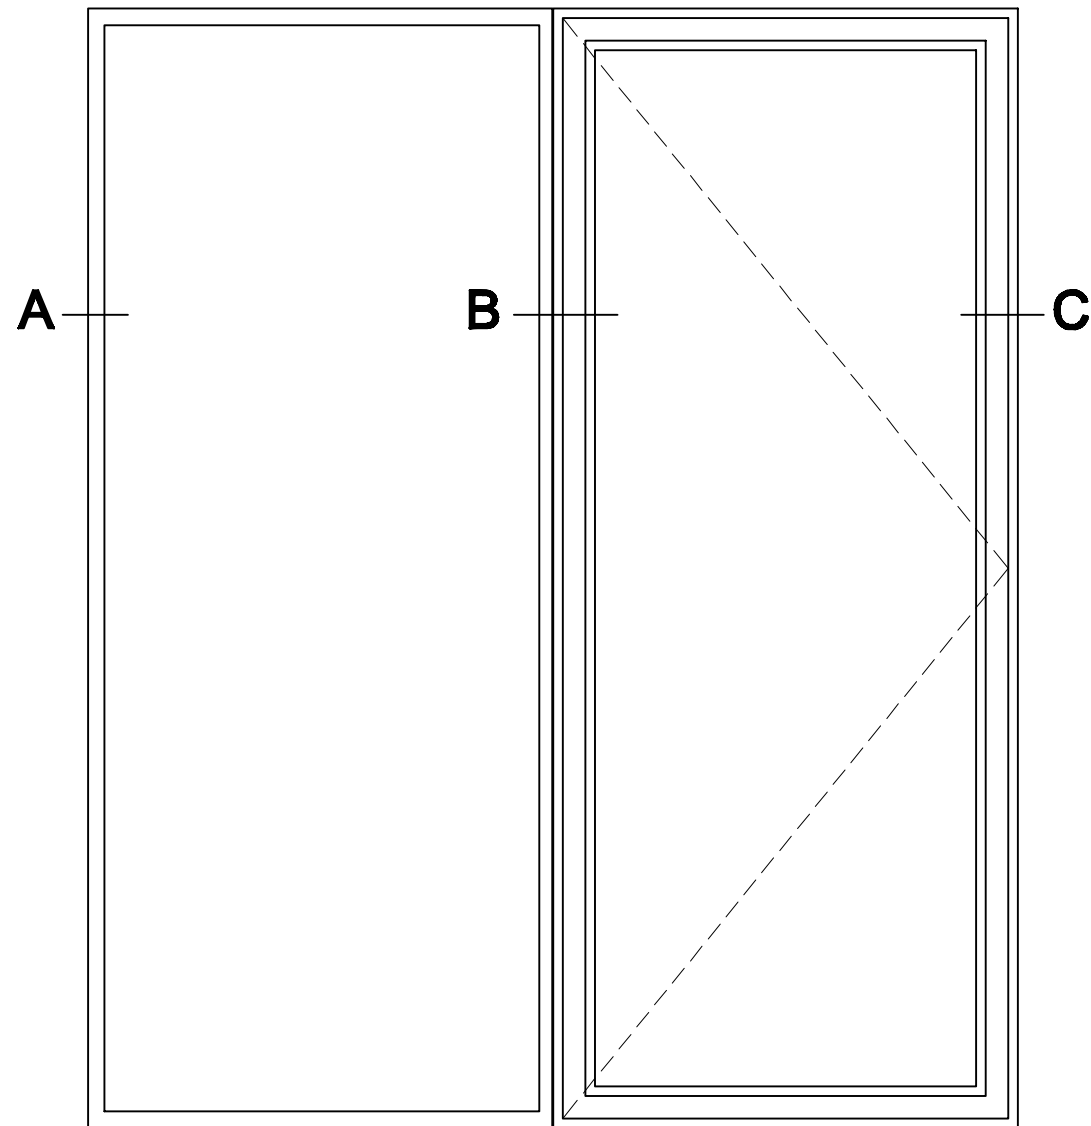

DOMESTIC STANDARD REFERENCE WINDOW

1230mm x 1480mm – fixed pane/opening vent.

16mm double glazed unit:–
 4mm Planilux–8mm 90%
 Krypton–4mm Planitherm One
 or Planitherm 4S
 8mm Edgetech Super Spacer
 Standard with Butyl secondary
 sealant

-  Mild Steel
-  KISO 141. PE Foam Seal
3mm x 9mm
-  PE. Foam Glazing Seal
-  Silicone Top Cap

Scale 1:1