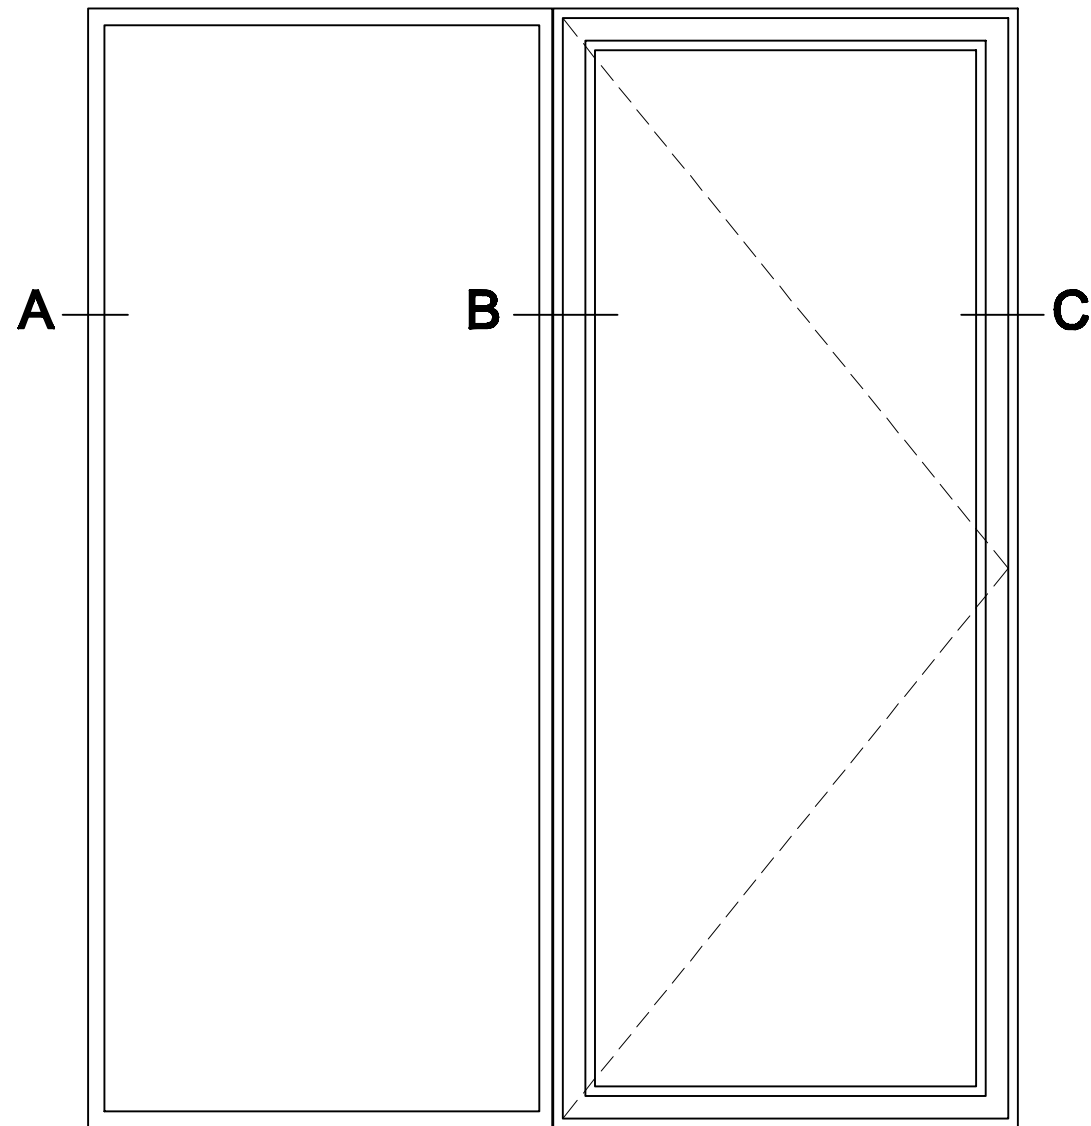

DOMESTIC STANDARD REFERENCE WINDOW

1230mm x 1480mm – fixed pane/opening vent.

16mm double glazed unit:–
 4mm Planilux–8mm 90%
 Krypton–4mm Planitherm One
 or Planitherm 4S
 8mm Edgetech Super Spacer
 Standard with Butyl secondary
 sealant

-  Mild Steel
-  PVC Contact Weatherstrip
-  PE. Foam Glazing Seal
-  Silicone Top Cap

Scale 1:1