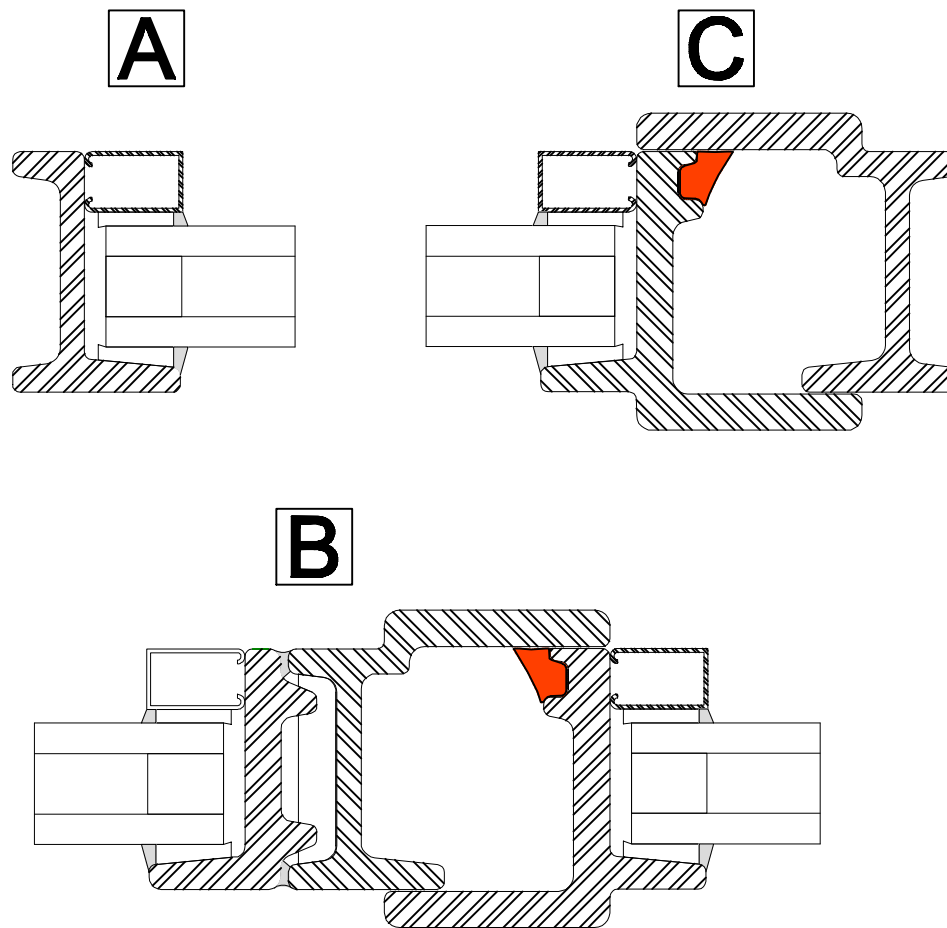

DOMESTIC STANDARD REFERENCE WINDOW

1230mm x 1480mm – fixed pane/opening vent.

16mm double glazed unit:–
 4mm Planilux–8mm 90%
 Krypton–4mm Planitherm One
 or Planitherm 4S
 8mm Edgetech Super Spacer
 Standard with Butyl secondary
 sealant

-  Mild Steel
-  PVC Contact Weatherstrip
-  PE. Foam Glazing Seal
-  Silicone Top Cap

Scale 1:1